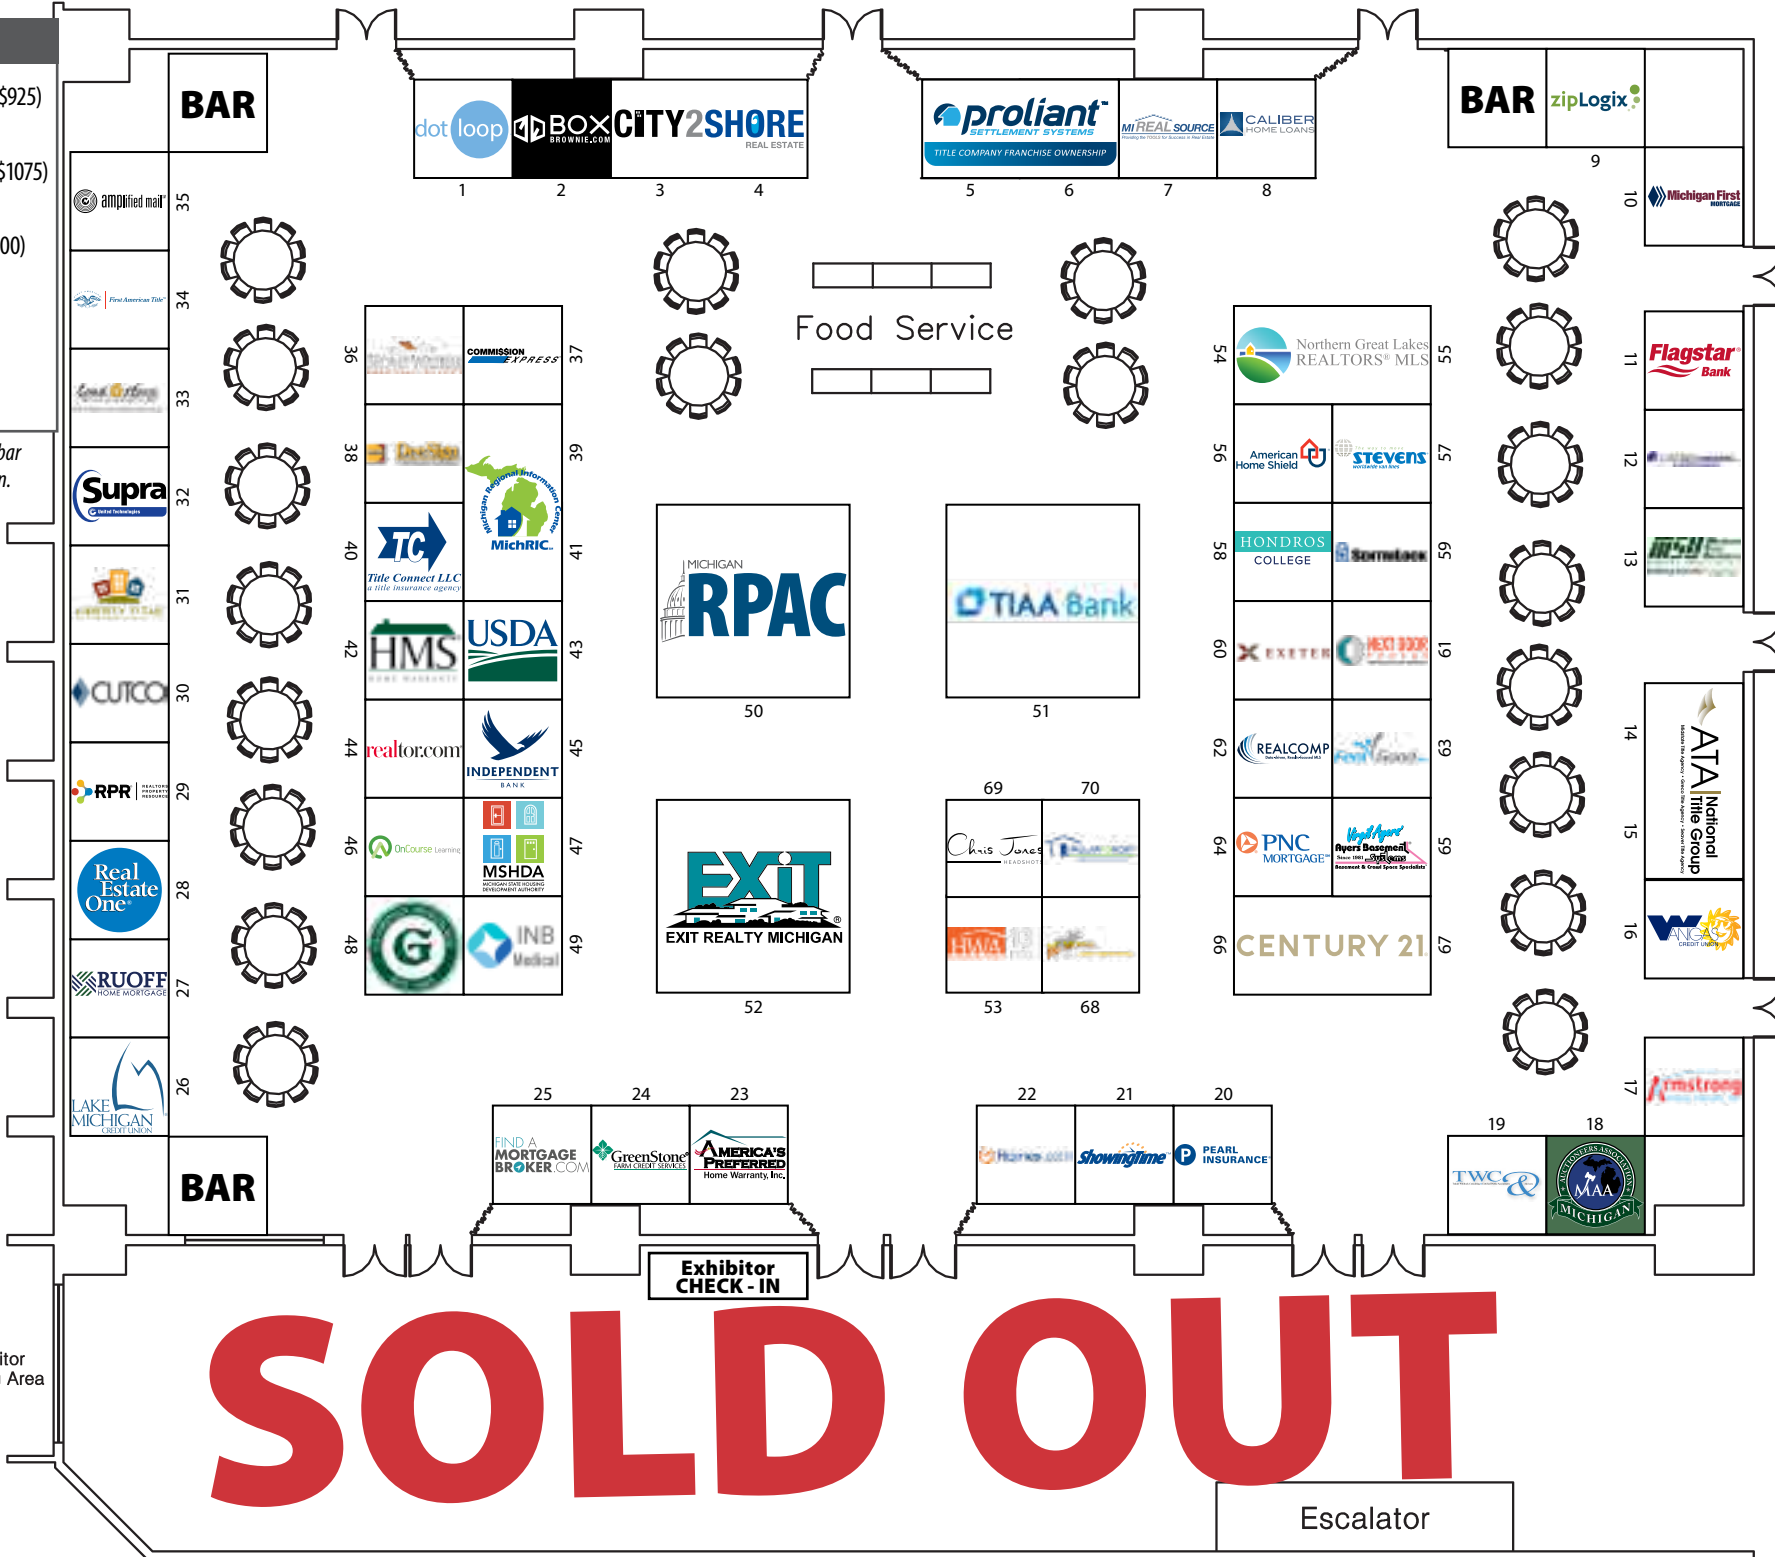

KEY

- # 10" x 10" Standard Booth (\$925)
- # 10" x 10" Premium Booth (\$1075)
- 20" x 20" Island Booth (\$4500)
- Reserved
- Table

* Hotel reserves the right to move bar locations based on final floor plan.

SOLD OUT

Exhibitor CHECK - IN

Escalator

Exhibitor Loading Area