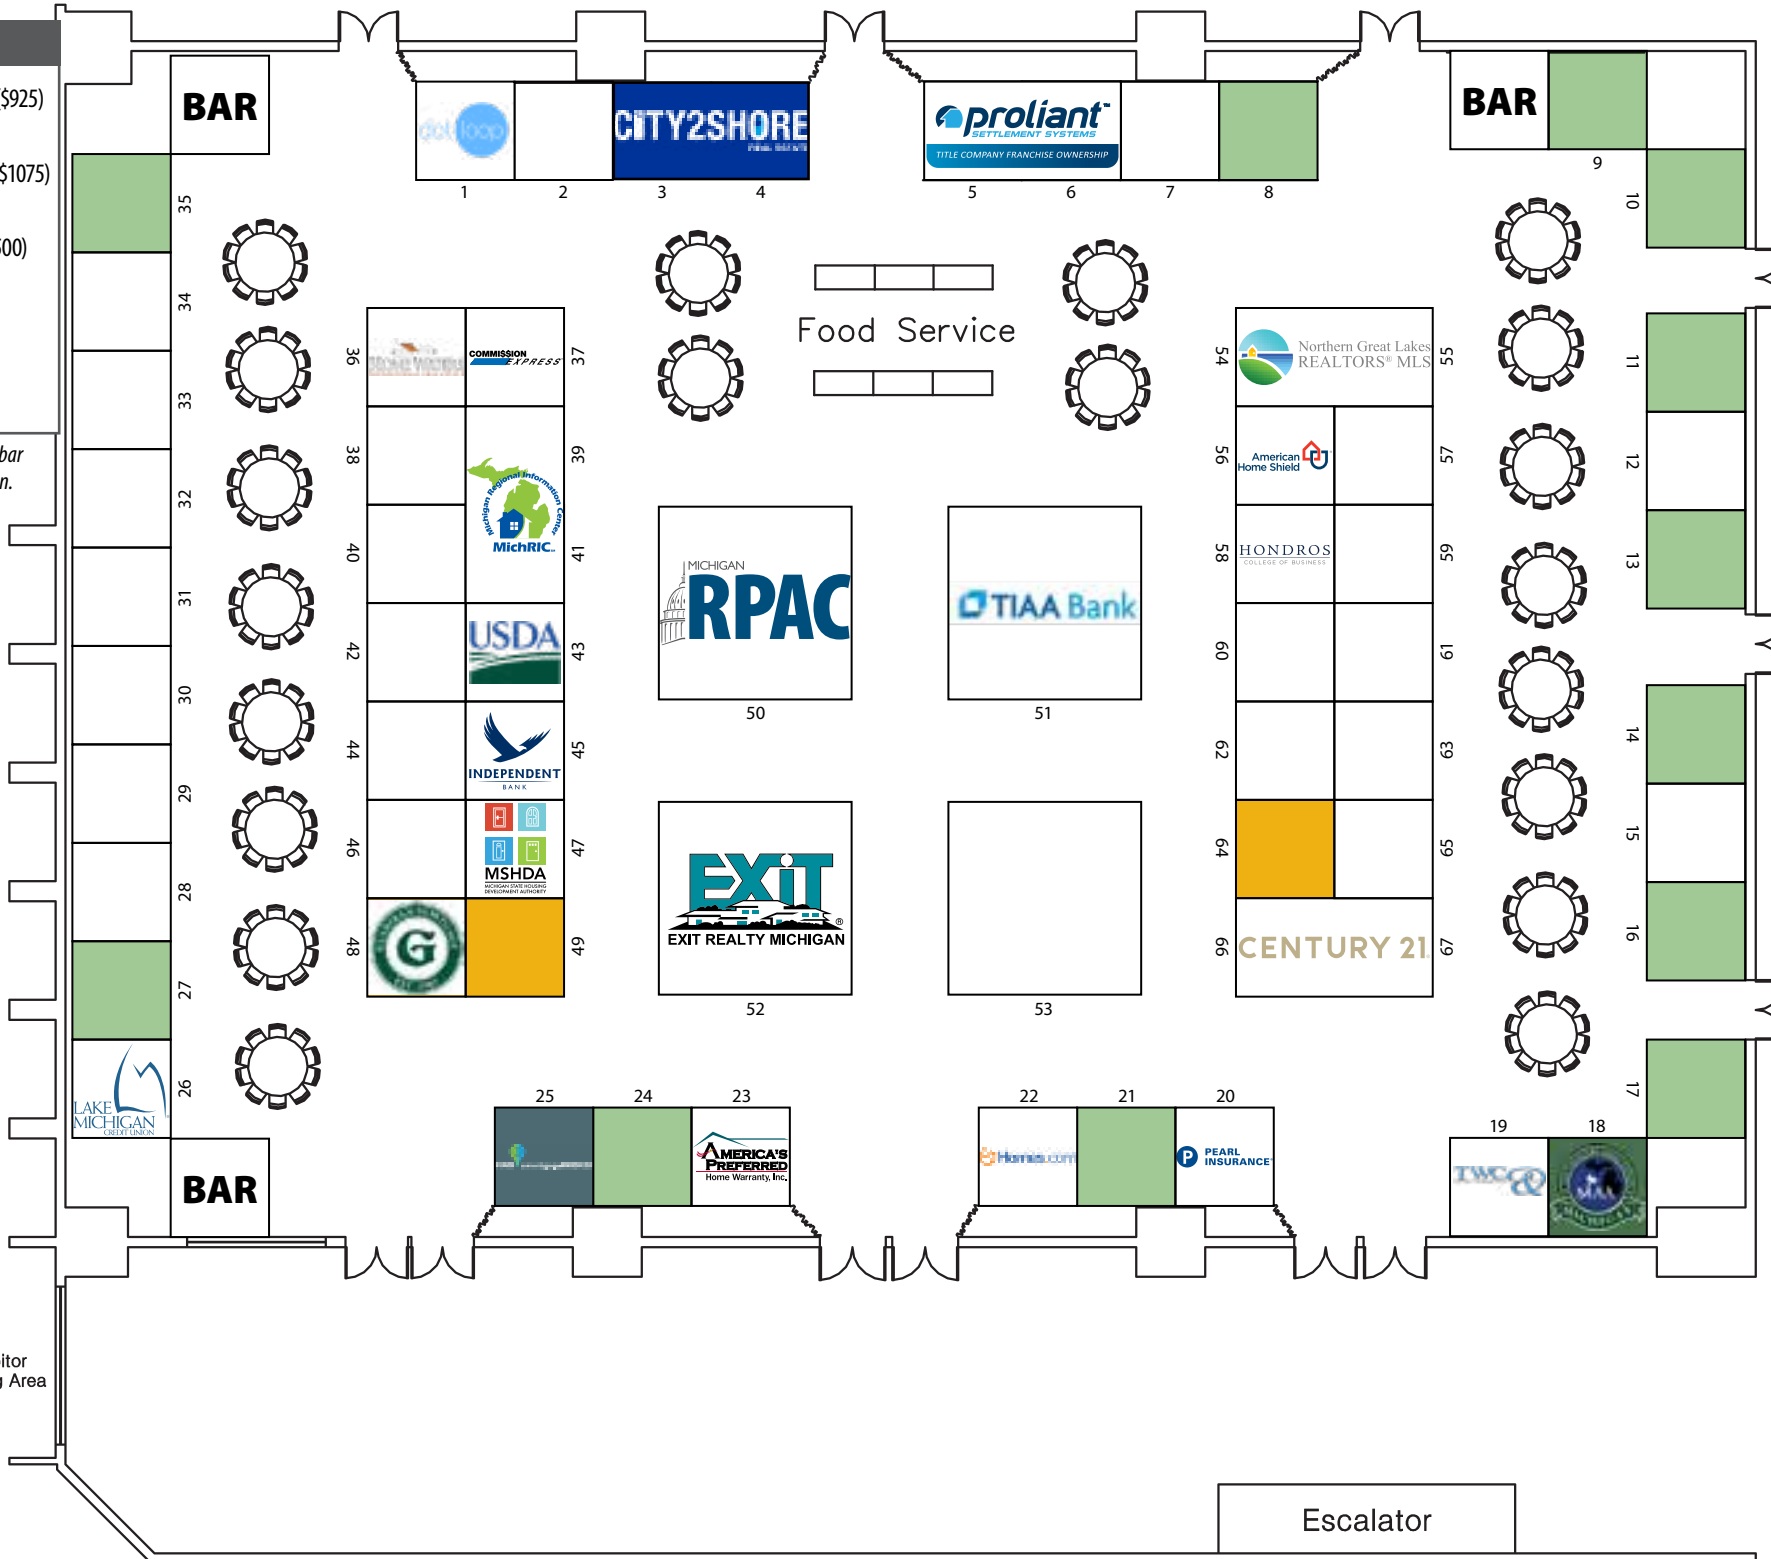

**KEY**

- # 10" x 10" Standard Booth (\$925)
- # 10" x 10" Premium Booth (\$1075)
- 20" x 20" Island Booth (\$4500)
- Reserved
- Table

*\* Hotel reserves the right to move bar locations based on final floor plan.*

Exhibitor Loading Area

Escalator